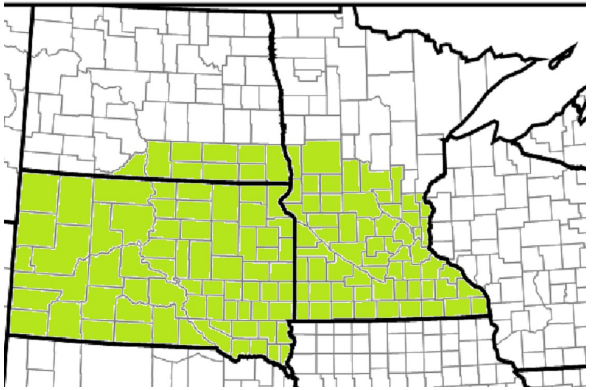

W8268VT2RIB

Family Hybrids: W7268VT3PRIB

95 RM

5% RIB

- Consistent performance across all environments.
- Very good stalks and roots with good fall intactness.
- Long, slender ear with good grain quality.

AGRONOMIC CHARACTERISTICS	NAME OF A MAP
EMERGENCE	9
EARLY GROWTH	9
GDU'S TO SILK	1275
EARLY FLOWER	7
BRITTLE STALKS	9
STALK STRENGTH	9
ROOT STRENGTH	9
DROUGHT TOLERANCE	7
GDU'S TO BLACK LAYER	2430
BLACK LAYERS EARLY	7
DRYDOWN	8
EAR RETENTION	8
PLANT HEALTH	8
POPULATION TOLERANCE	32000
CORN AFTER CORN	Recommended
EAR FLEX	Semi-Flex
TEST WEIGHT	7
KERNEL ROWS	14-16
COB COLOR	Red
SHANK LENGTH	Short
PLANT HEIGHT	Medium - Tall
LEAF ANGLE	Upright